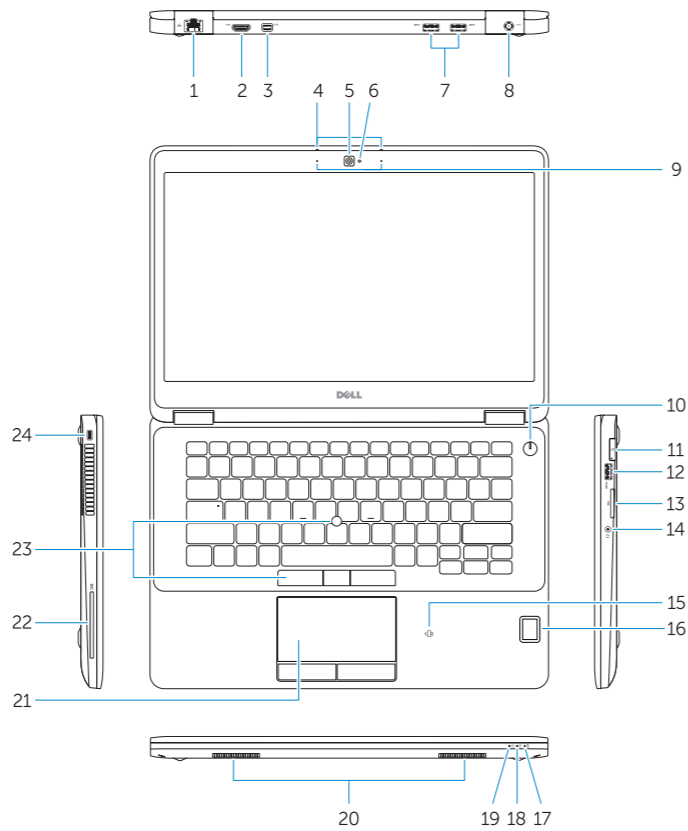

P61G

P61G001

Latitude 14-7470/E7470

Features

Δυνατότητες | Funcionalidades | Характеристики | תכונות

- Network connector
- HDMI connector
- Mini DisplayPort
- Microphones (only in touchscreen)
- Camera
- Camera-status light
- USB 3.0 connectors (2)
- Power connector
- Microphones (only in non-touchscreen)
- Power button
- SIM port (optional)
- USB 3.0 connector with PowerShare
- Memory card reader
- Headset connector